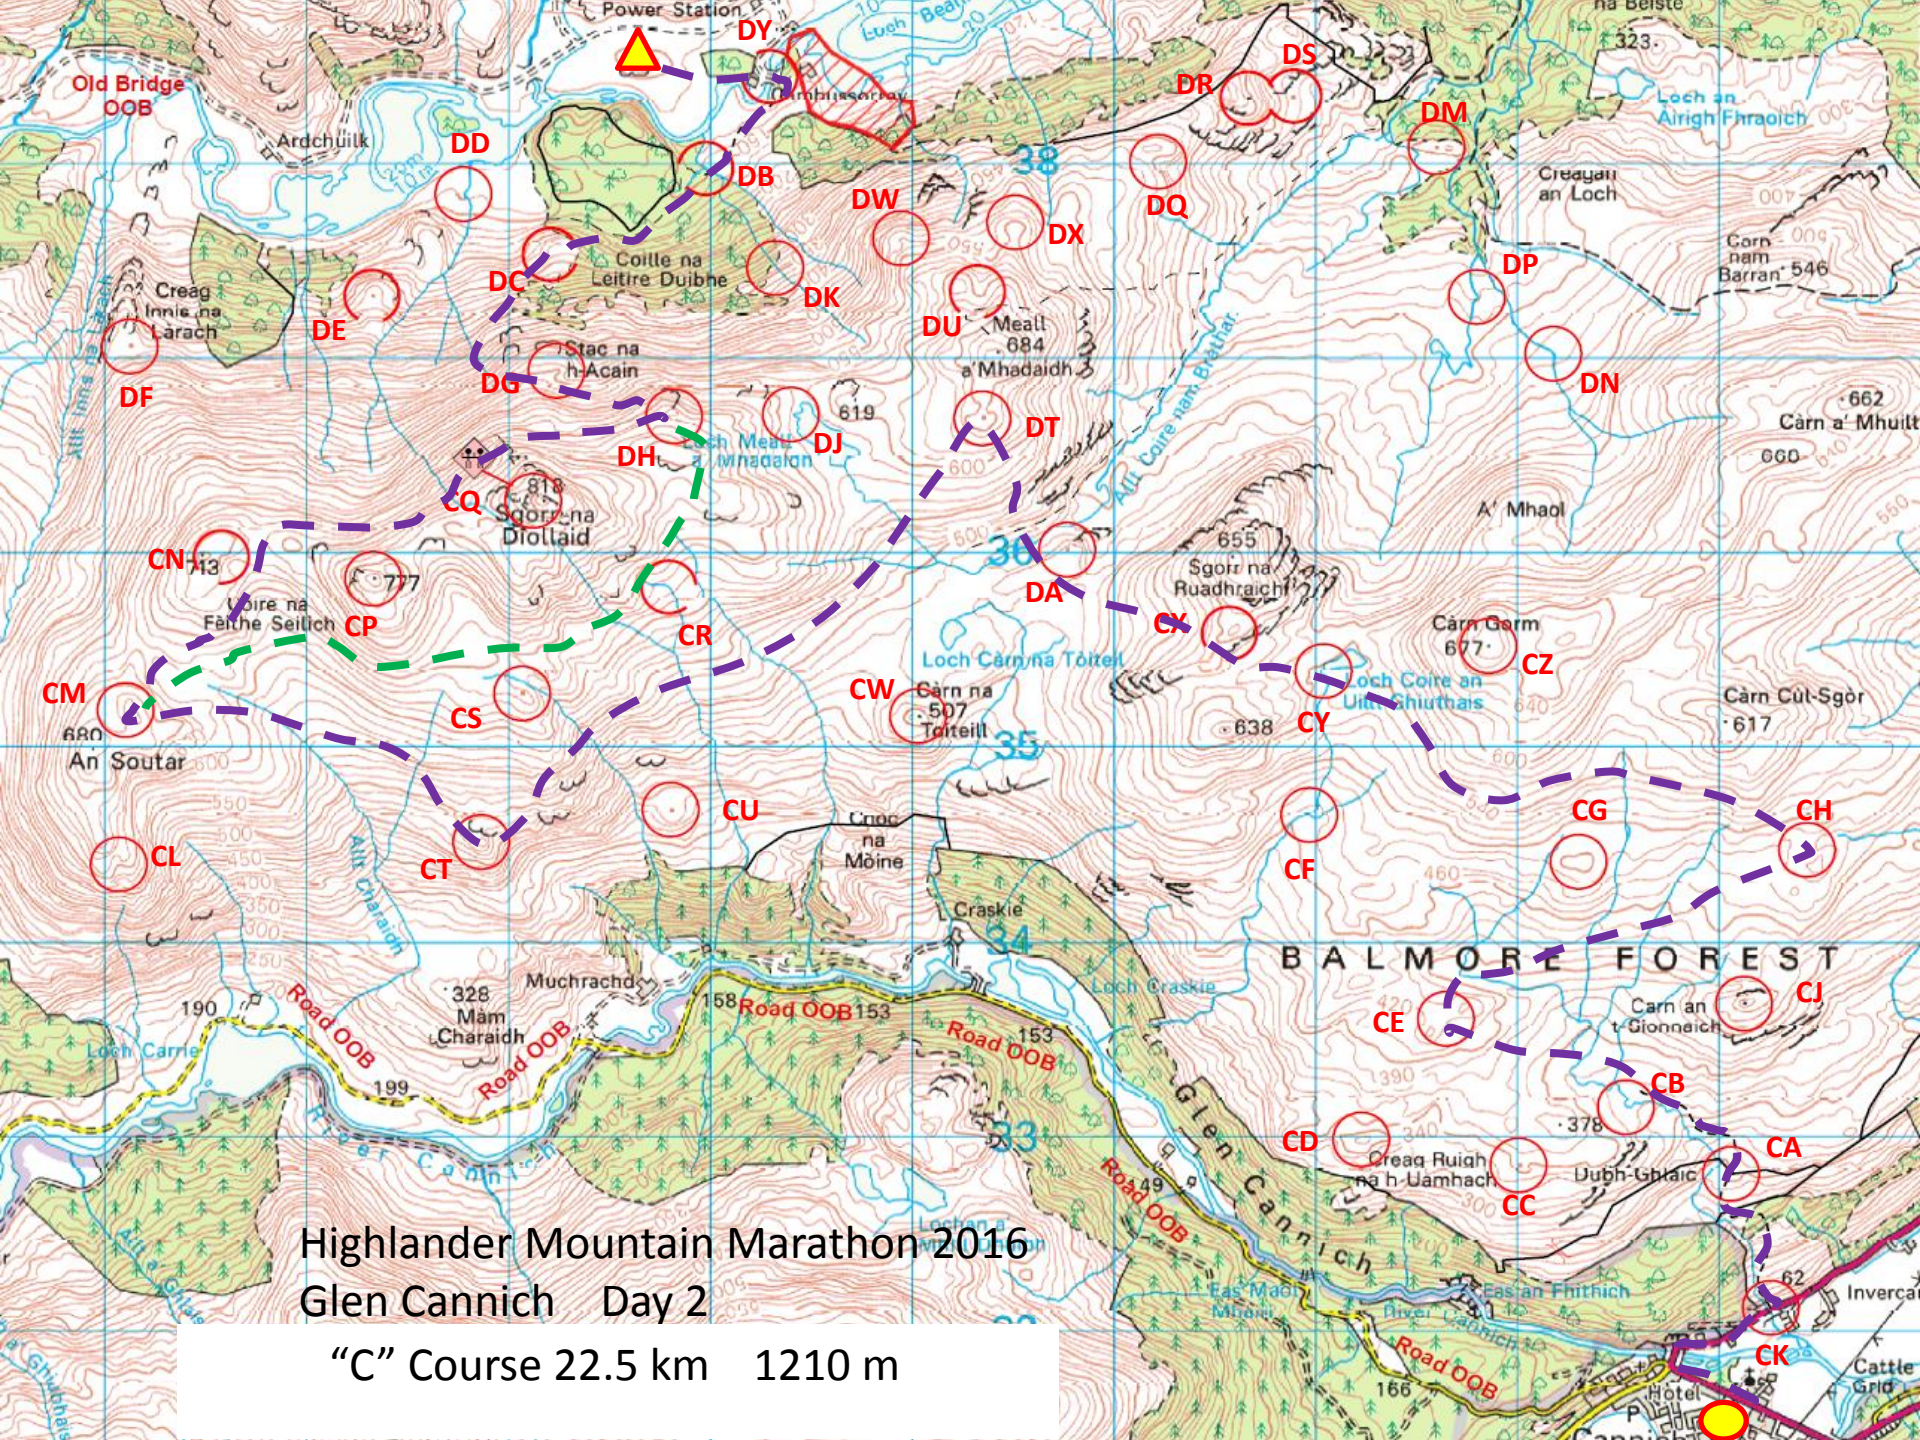

Highlander Mountain Marathon 2016
Glen Cannich Day 2

"A" Course 27.25 km 1580 m

Highlander Mountain Marathon 2016
Glen Cannich Day 2

"B" Course 24.6 km 1450 m

Highlander Mountain Marathon 2016
Glen Cannich Day 2

"C" Course 22.5 km 1210 m

Highlander Mountain Marathon 2016
Glen Cannich Day 2

"D" Course 16.46 km 964 m

Highlander Mountain Marathon 2016
Glen Cannich Day 2

Score Course 6 Hours