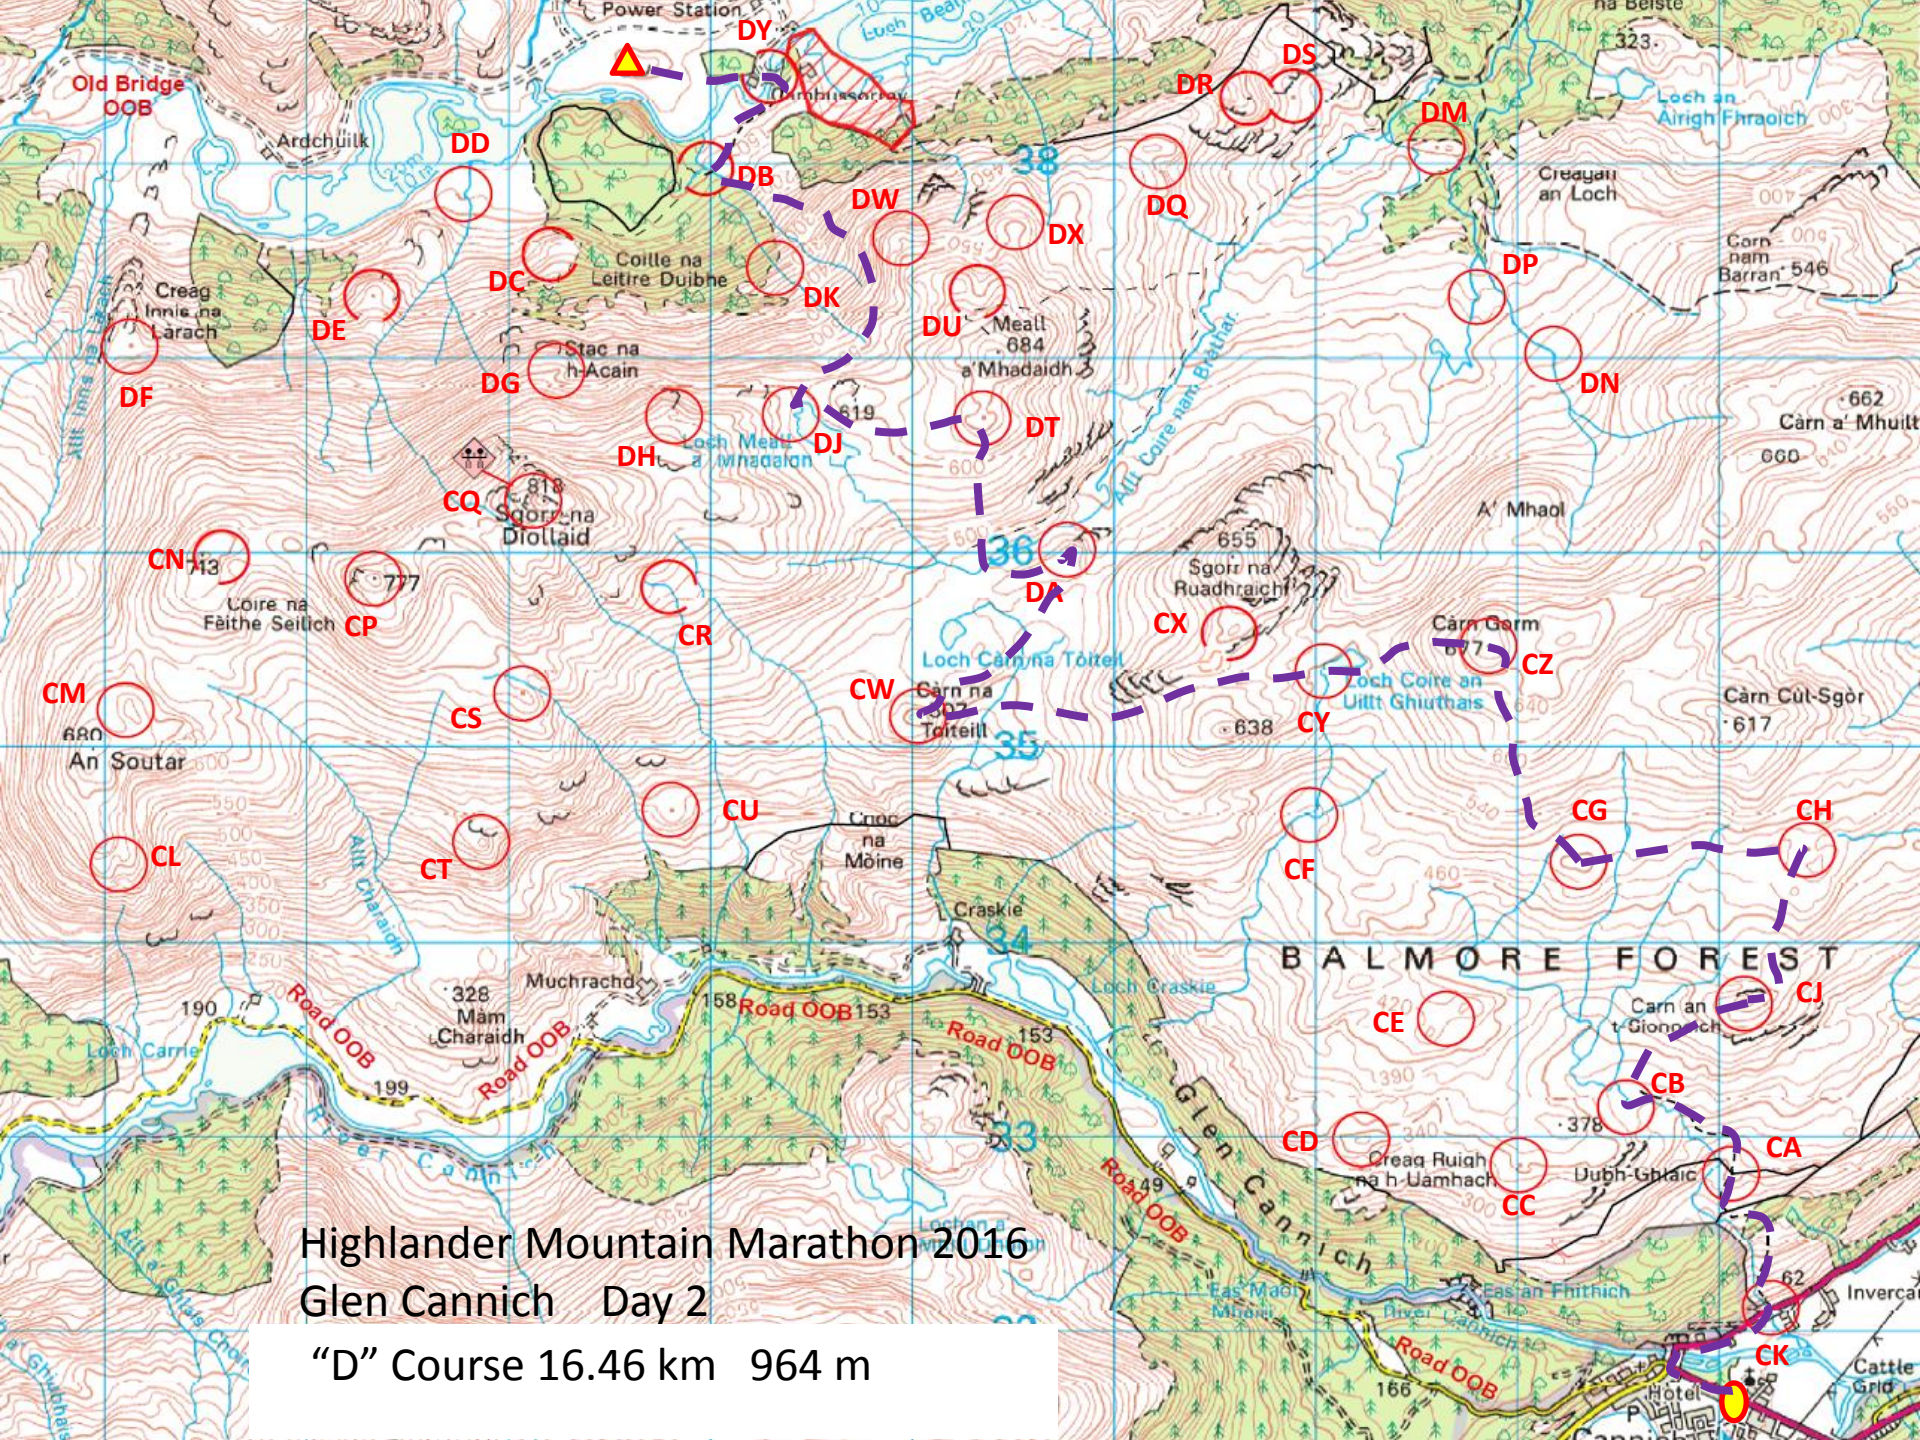

Highlander Mountain Marathon 2016
Glen Cannich Day 2

"A" Course 27.25 km 1580 m

Highlander Mountain Marathon 2016
Glen Cannich Day 2

"B" Course 24.6 km 1450 m

Highlander Mountain Marathon 2016
Glen Cannich Day 2

"C" Course 22.5 km 1210 m

Highlander Mountain Marathon 2016
Glen Cannich Day 2

"D" Course 16.46 km 964 m

Highlander Mountain Marathon 2016
Glen Cannich Day 2

Score Course 6 Hours