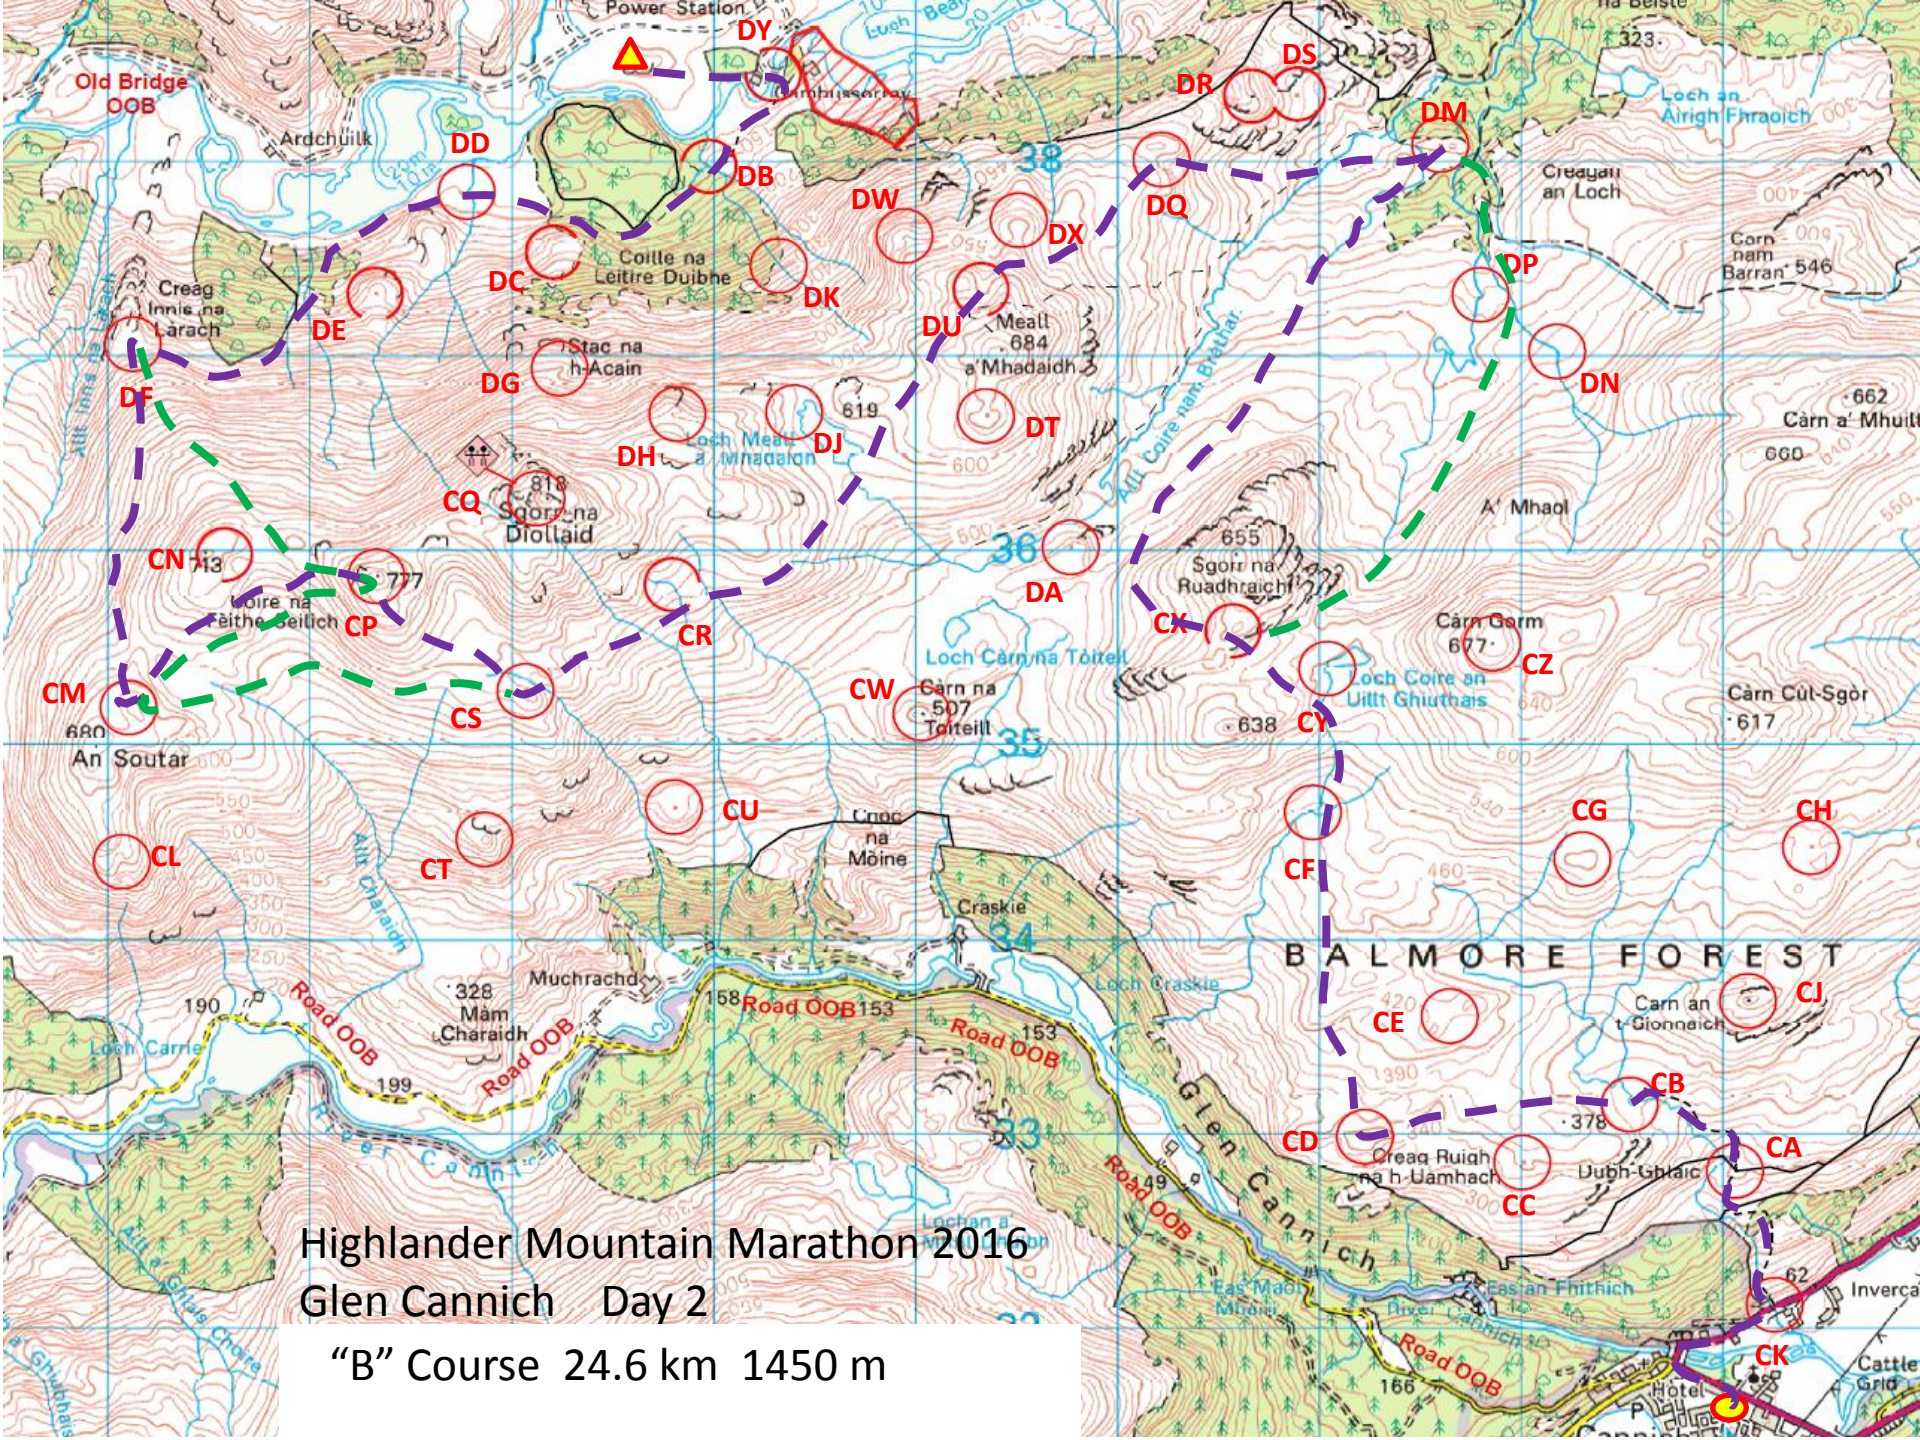

Highlander Mountain Marathon 2016
Glen Cannich Day 2

"A" Course 27.25 km 1580 m

Highlander Mountain Marathon 2016
Glen Cannich Day 2

"B" Course 24.6 km 1450 m

Highlander Mountain Marathon 2016
Glen Cannich Day 2

"C" Course 22.5 km 1210 m

Highlander Mountain Marathon 2016
Glen Cannich Day 2

"D" Course 16.46 km 964 m

Highlander Mountain Marathon 2016
Glen Cannich Day 2

Score Course 6 Hours